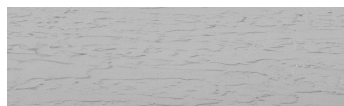

**Sand texture in
Tokyo Graphite
colour**

Efekt betonu architektonicznego

Winter texture in Sydney Light colour

Ocean texture in Chicago Grey colour

Desert texture in Tokyo Graphite colour

Snow texture in Sydney Light colour

Cloud texture in Chicago Grey colour

Autumn texture in Chicago Grey and
Tokyo Graphite coloursFrost texture in Tokyo Graphite and
Sydney Light colours

Wave texture in Chicago Grey colour

Więcej informacji o tynkach i farbach na stronie

Wind texture in Chicago Grey colour

Ice texture in Sydney Light colour

Lake texture in Sydney Light colour

Storm texture in Tokyo Graphite and Sydney Light colours

Rock texture in Sydney Light and Tokyo Graphite colours