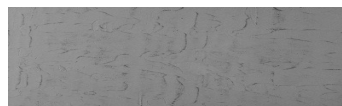

**Sand texture in
Tokyo Graphite
colour**

Efekt betonu architektonicznego

Winter texture in Sydney Light colour

Ocean texture in Chicago Grey colour

Desert texture in Tokyo Graphite colour

Snow texture in Sydney Light colour

Cloud texture in Chicago Grey colour

Autumn texture in Chicago Grey and
Tokyo Graphite coloursFrost texture in Tokyo Graphite and
Sydney Light colours

Wave texture in Chicago Grey colour

Więcej informacji o tynkach i farbach na stronie

Wind texture in Chicago Grey colour

Ice texture in Sydney Light colour

Lake texture in Sydney Light colour

Storm texture in Tokyo Graphite and Sydney Light colours

Rock texture in Sydney Light and Tokyo Graphite colours