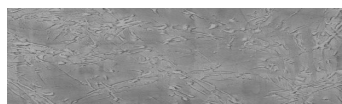

**Autumn texture in
Chicago Grey and
Tokyo Graphite
colours**

Efekt betonu architektonicznego

Sand texture in Tokyo Graphite colour

Winter texture in Sydney Light colour

Ocean texture in Chicago Grey colour

Desert texture in Tokyo Graphite colour

Snow texture in Sydney Light colour

Cloud texture in Chicago Grey colour

Frost texture in Tokyo Graphite and
Sydney Light colours

Wave texture in Chicago Grey colour

Wind texture in Chicago Grey colour

Ice texture in Sydney Light colour

Lake texture in Sydney Light colour

Storm texture in Tokyo Graphite and Sydney Light colours

Rock texture in Sydney Light and Tokyo Graphite colours