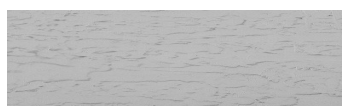

**Lake texture in  
Sydney Light colour****Efekt betonu architektonicznego**

Sand texture in Tokyo Graphite colour

Winter texture in Sydney Light colour

Ocean texture in Chicago Grey colour

Desert texture in Tokyo Graphite colour

Snow texture in Sydney Light colour

Cloud texture in Chicago Grey colour

Autumn texture in Chicago Grey and  
Tokyo Graphite coloursFrost texture in Tokyo Graphite and  
Sydney Light colours

Wave texture in Chicago Grey colour

Wind texture in Chicago Grey colour

Ice texture in Sydney Light colour

Storm texture in Tokyo Graphite and  
Sydney Light colours

Więcej informacji o tynkach i farbach na stronie

[www.ceresit.pl](http://www.ceresit.pl)