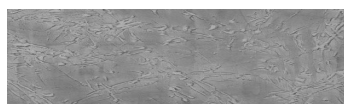

INFORMACJE O KOLORZE

**Lake texture in
Sydney Light colour**

Efekt betonu architektonicznego

Sand texture in Tokyo Graphite colour

Winter texture in Sydney Light colour

Ocean texture in Chicago Grey colour

Desert texture in Tokyo Graphite colour

Snow texture in Sydney Light colour

Cloud texture in Chicago Grey colour

Autumn texture in Chicago Grey and
Tokyo Graphite colours

Frost texture in Tokyo Graphite and
Sydney Light colours

Wave texture in Chicago Grey colour

Wind texture in Chicago Grey colour

Ice texture in Sydney Light colour

Storm texture in Tokyo Graphite and
Sydney Light colours

Więcej informacji o tynkach i farbach na stronie