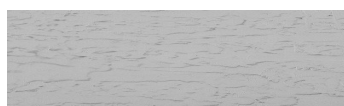

INFORMACJE O KOLORZE

**Lake texture in
Sydney Light colour**

Efekt betonu architektonicznego

Sand texture in Tokyo Graphite colour

Winter texture in Sydney Light colour

Ocean texture in Chicago Grey colour

Desert texture in Tokyo Graphite colour

Snow texture in Sydney Light colour

Cloud texture in Chicago Grey colour

Autumn texture in Chicago Grey and
Tokyo Graphite colours

Frost texture in Tokyo Graphite and
Sydney Light colours

Wave texture in Chicago Grey colour

Wind texture in Chicago Grey colour

Ice texture in Sydney Light colour

Storm texture in Tokyo Graphite and
Sydney Light colours

Więcej informacji o tynkach i farbach na stronie