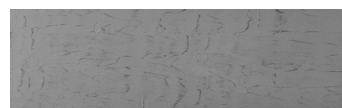

**Storm texture in  
Tokyo Graphite and  
Sydney Light colours**

**Efekt betonu architektonicznego**

Sand texture in Tokyo Graphite colour

Winter texture in Sydney Light colour

Ocean texture in Chicago Grey colour

Desert texture in Tokyo Graphite colour

Snow texture in Sydney Light colour

Cloud texture in Chicago Grey colour

Autumn texture in Chicago Grey and  
Tokyo Graphite coloursFrost texture in Tokyo Graphite and  
Sydney Light colours

Wave texture in Chicago Grey colour

Wind texture in Chicago Grey colour

Ice texture in Sydney Light colour

Lake texture in Sydney Light colour

Więcej informacji o tynkach i farbach na stronie

[www.ceresit.pl](http://www.ceresit.pl)